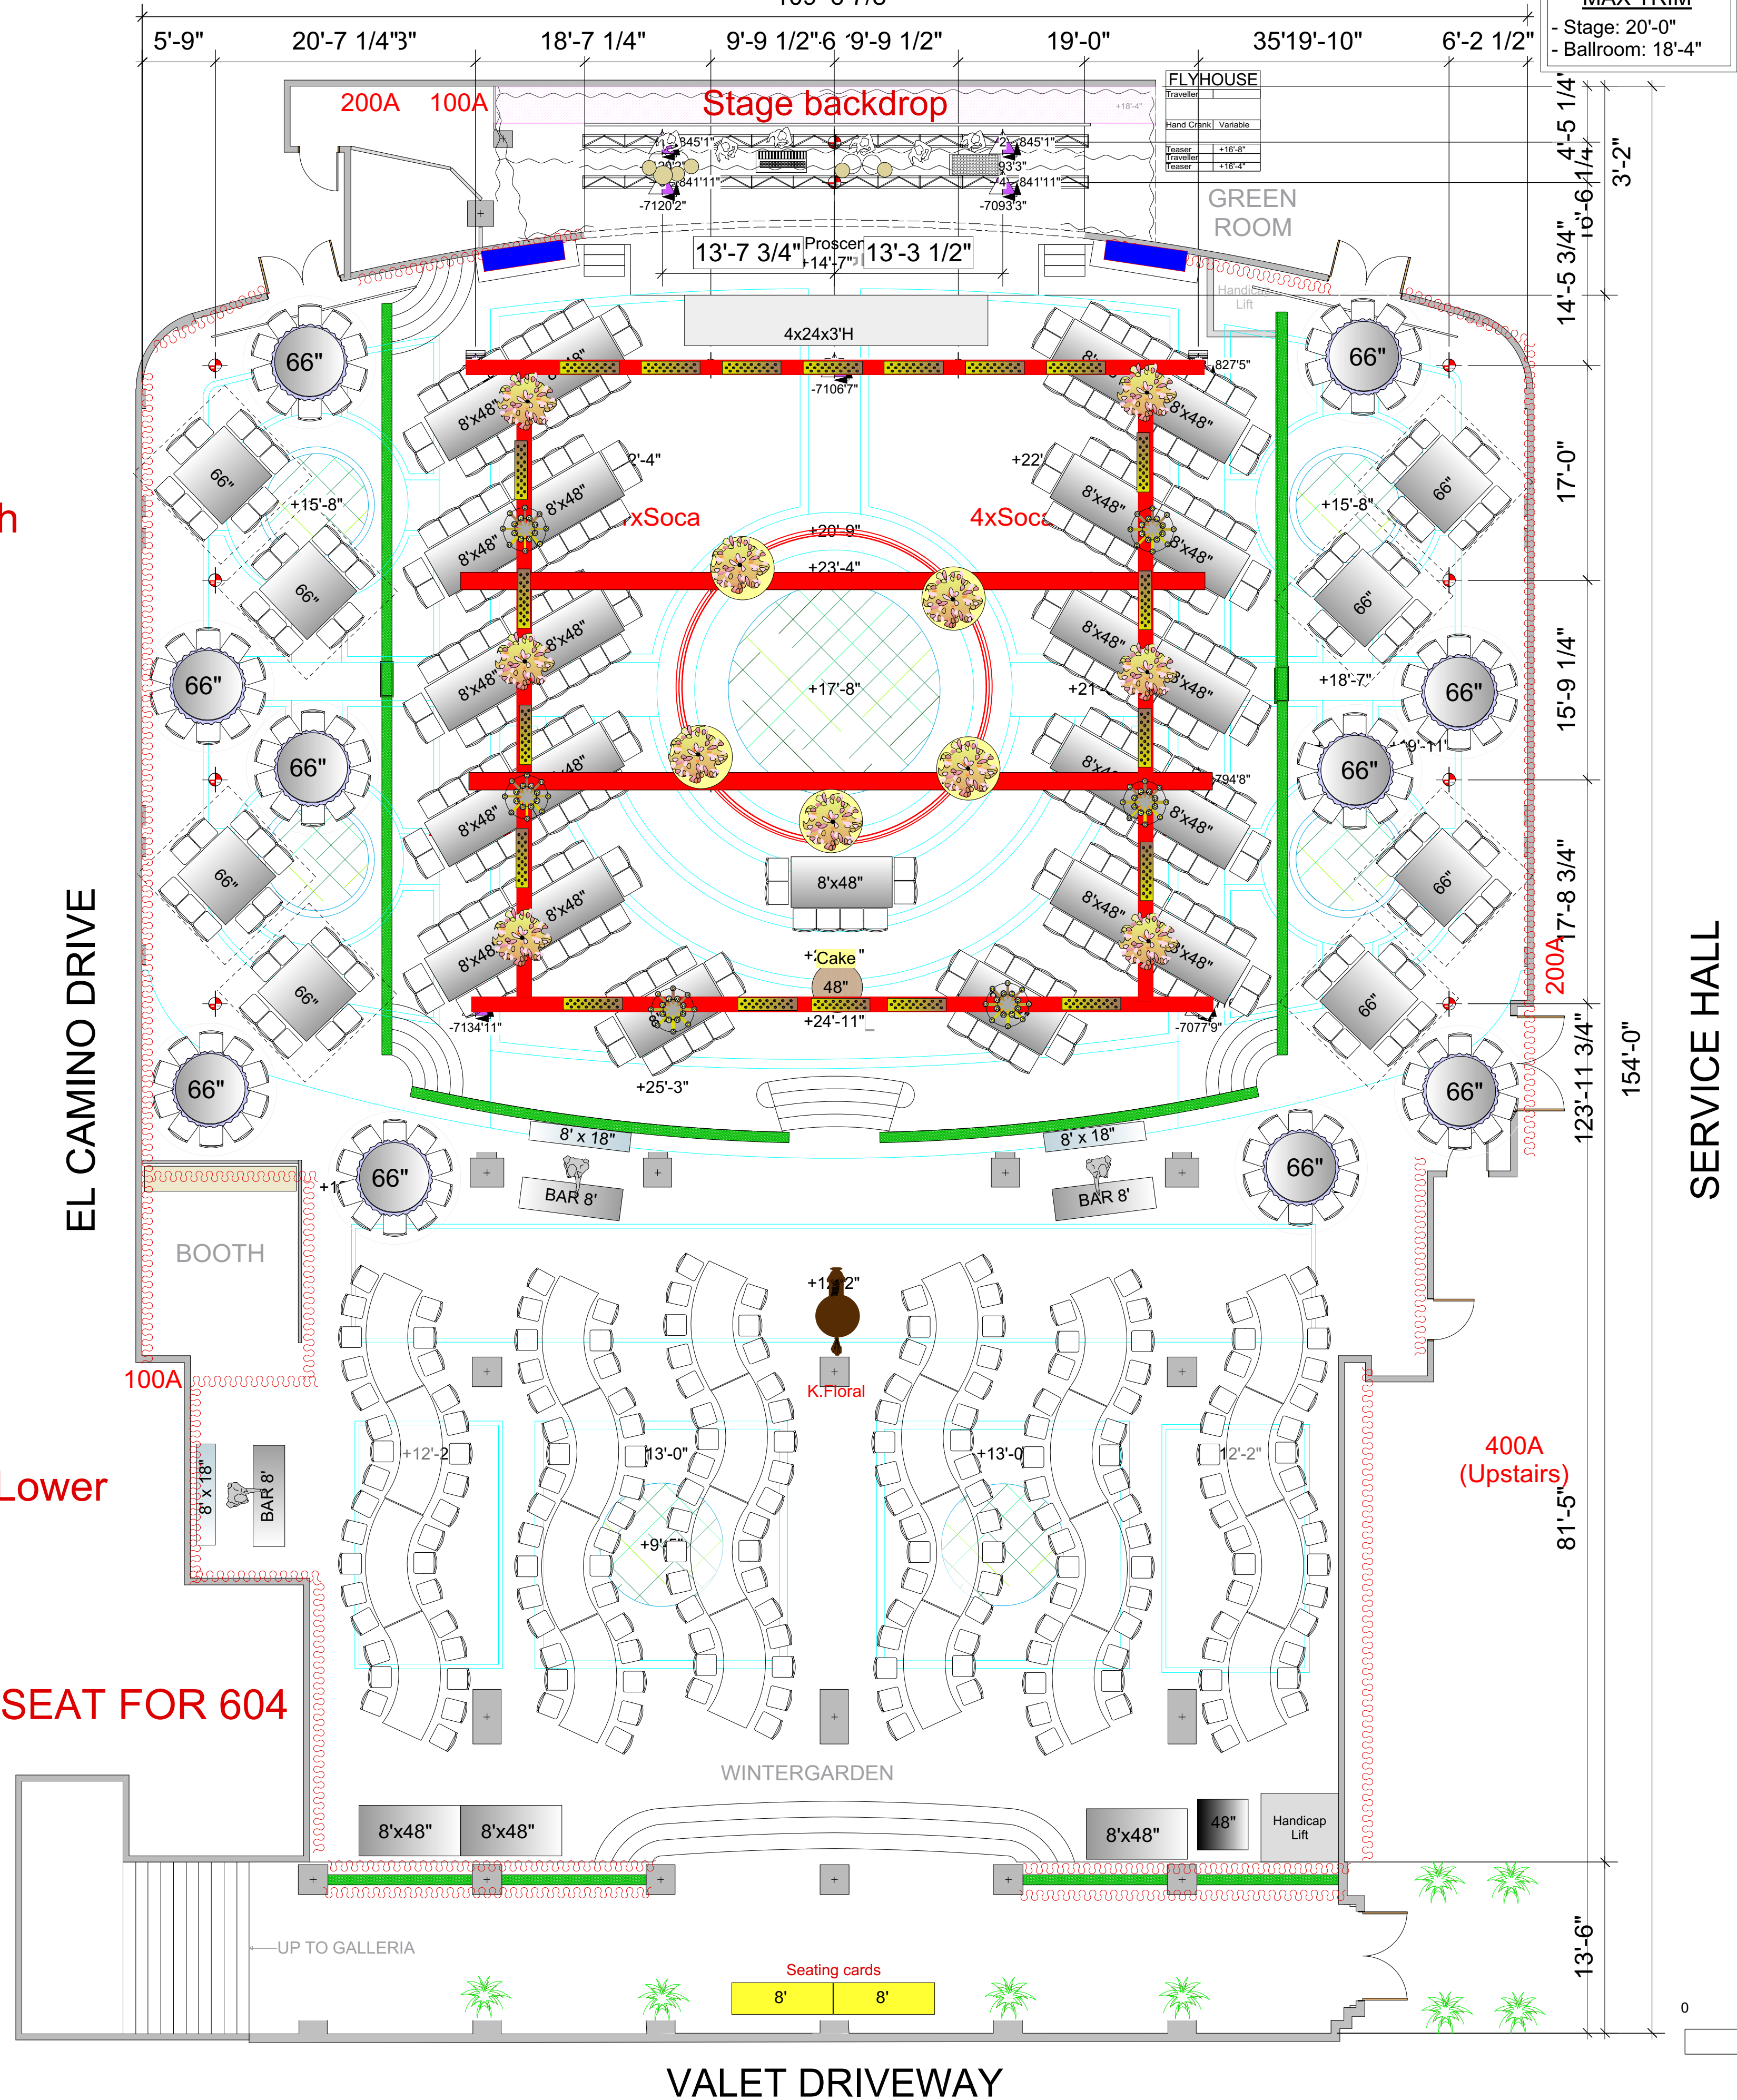

SOUTH

109'-6 7/8"

- LEGEND**
- 1000# WLL
 - MAX TRIM**
 - Stage: 20'-0"
 - Ballroom: 18'-4"

260'x22'h

- WLL:**
1) 1,000 LBS
- a) THIS RIGGING SYSTEM IS INTENDED FOR INTERMITTENT USE FOR SHOWS AND EVENTS ONLY. IT IS NOT INTENDED TO PERMANENTLY SUPPORT ANY LOADS.
- b) THE USE OF CHAIN MOTORS WHICH MAY GENERATE DYNAMIC LOADS ON THE RIGGING POINTS IS ACCEPTABLE.

150'x13'h Lower

SEAT FOR 604